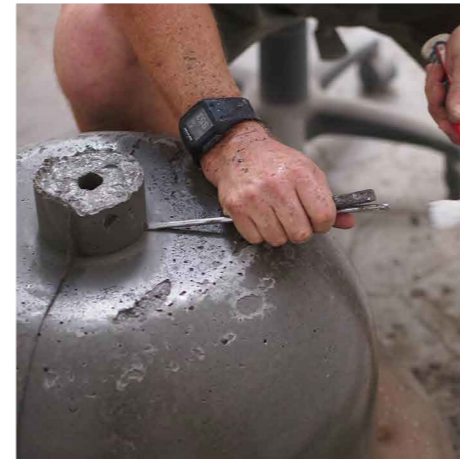

Mindfully
made,
crafted
to last.