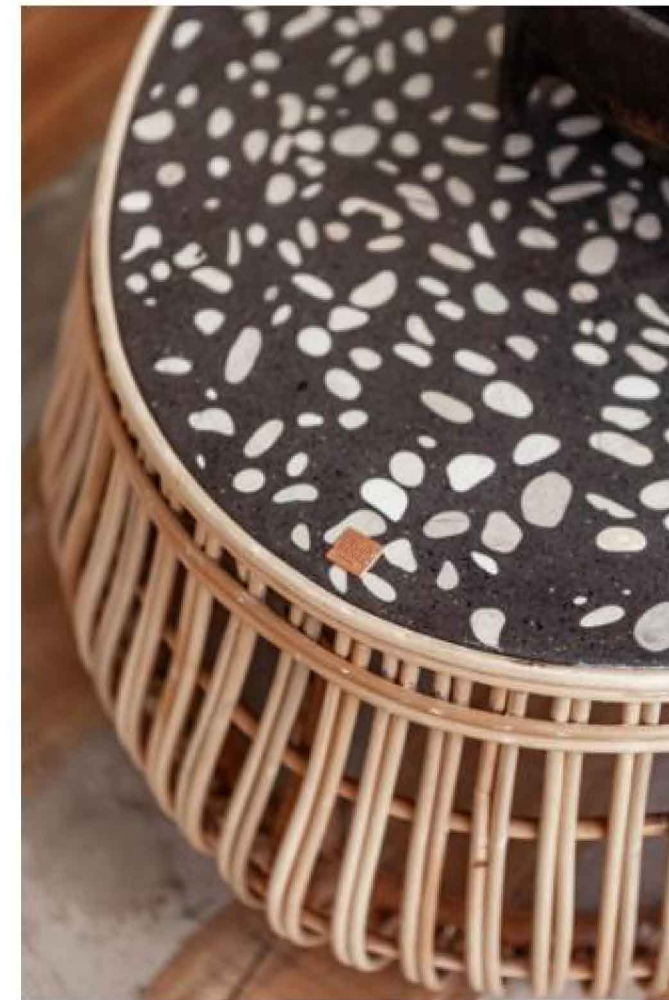

Bringing the **Outside** in.

As we live and flourish along the black sand coasts of Bali, the wellness of the ocean is central to our vision. We delight in transforming beach debris into heirlooms, taking the lead from Indonesian gatherers turning driftwood into recycled furniture.

By re-thinking and re-imagining the potential of traditional plastic waste, we are molding new possibilities for the future of plastic recycling in Bali.