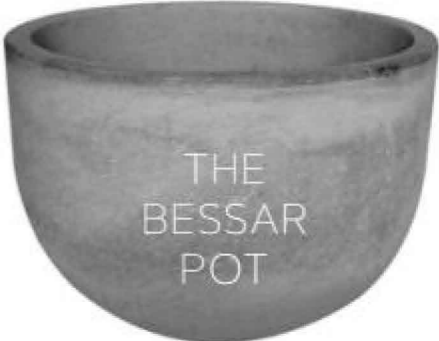

THE
BESSAR
POT

Dimensions > 54 x 36 cm
Weight > 24 kgs