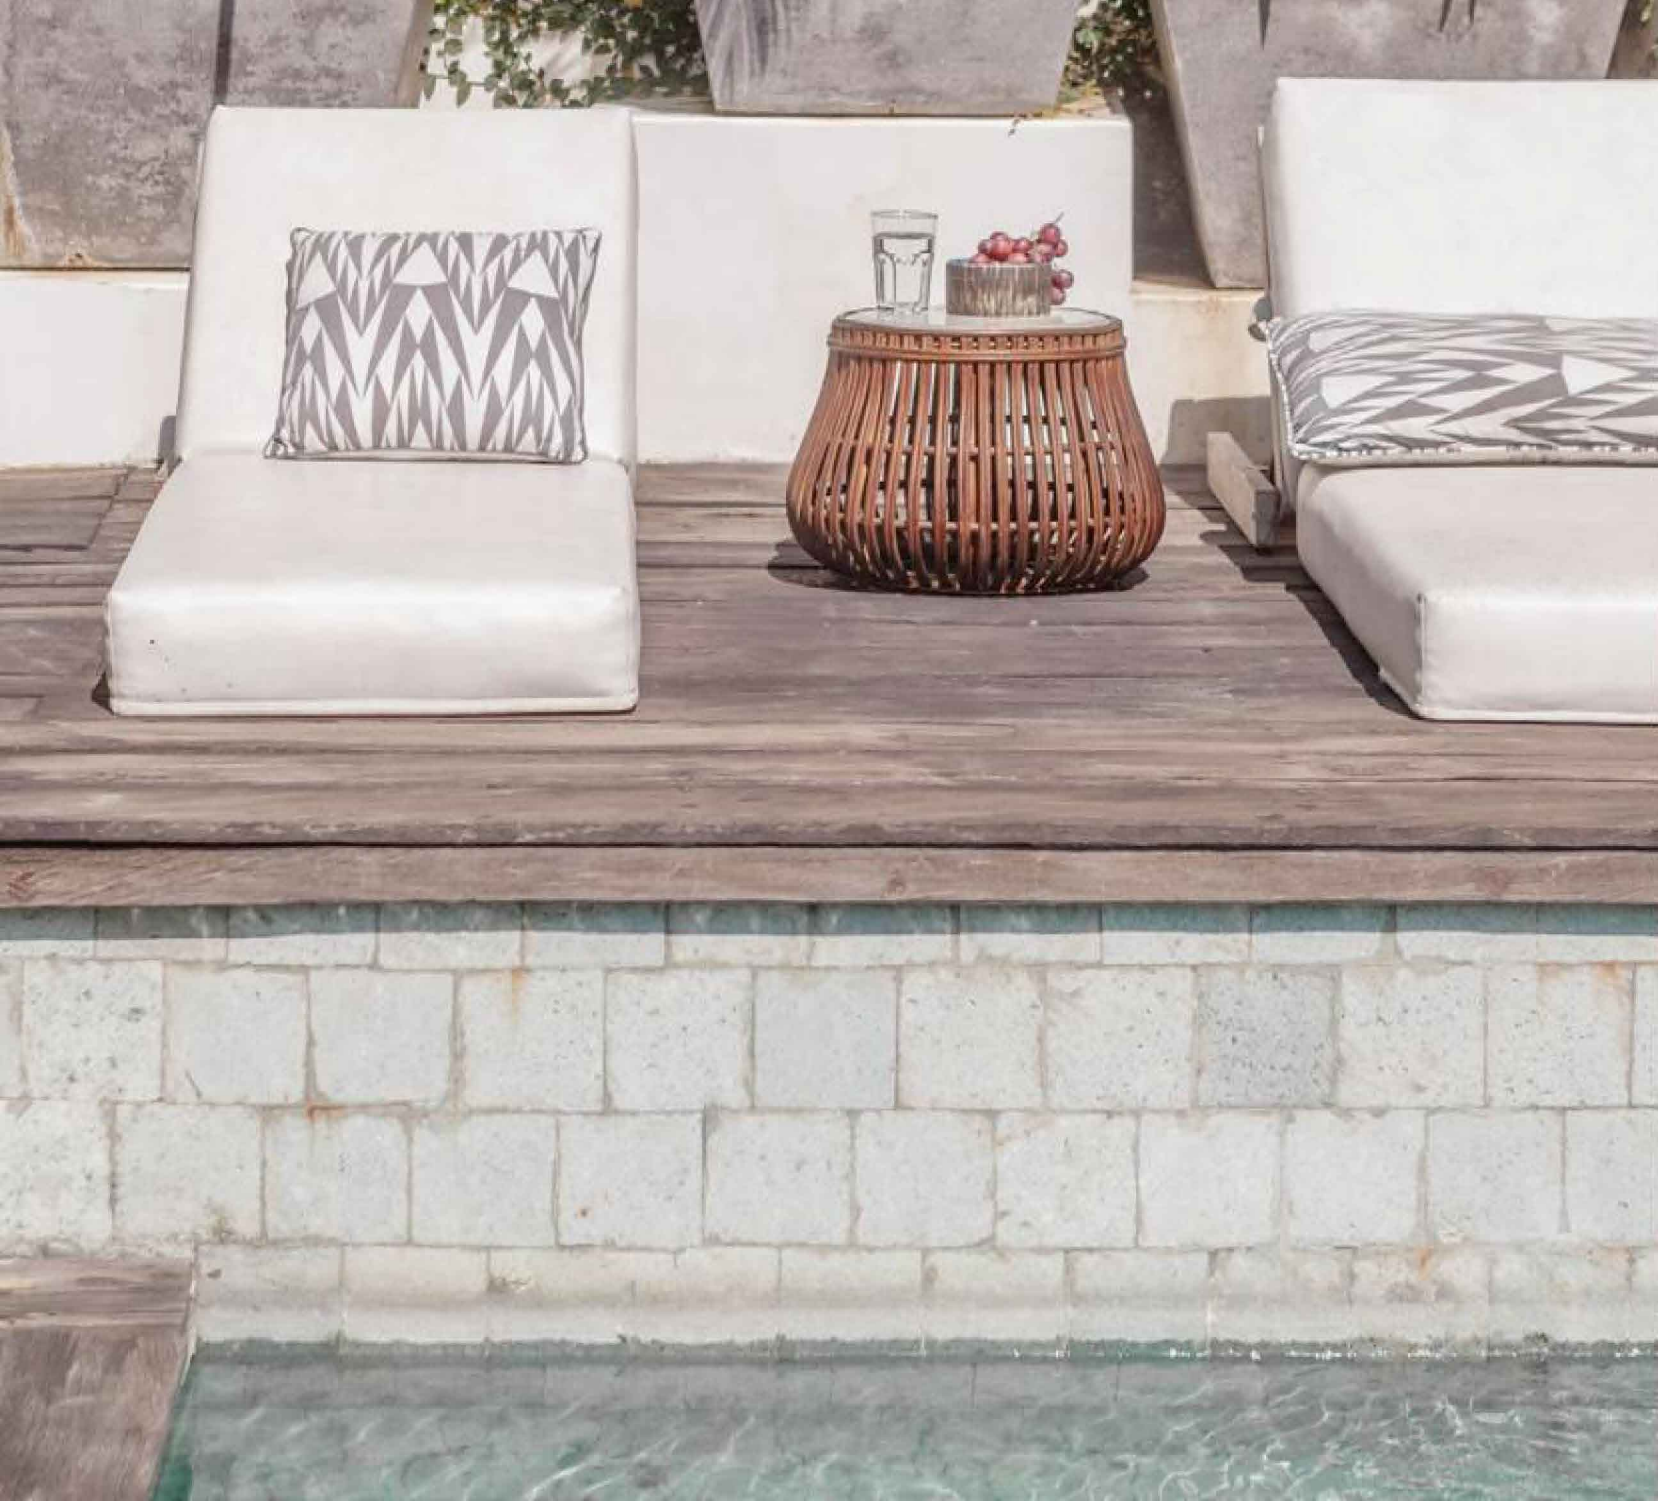

Raw & Painted Planters

From soft pastels to bold monochromes, to sublimally raw poured Eco-crete, we have developed a portfolio of timeless designs meant to transcend and outlast trends.

This is our long-standing dedication to conscious consumption, and a sincere tribute to modern Balinese creativity.