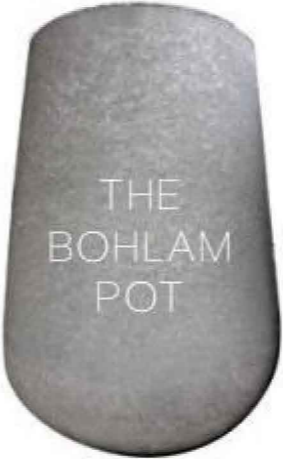

LARGE DEMI WEIGHT RANGE

THE
RENDAH
POT

Dimensions > 50 x 25 cm
Weight > 24 kgs

THE
BESSAR
POT

Dimensions > 54 x 36 cm
Weight > 24 kgs

THE
BOHLAM
POT

Dimensions > 35 x 50 cm
Weight > 25 kgs

THE
TINGGI
POT